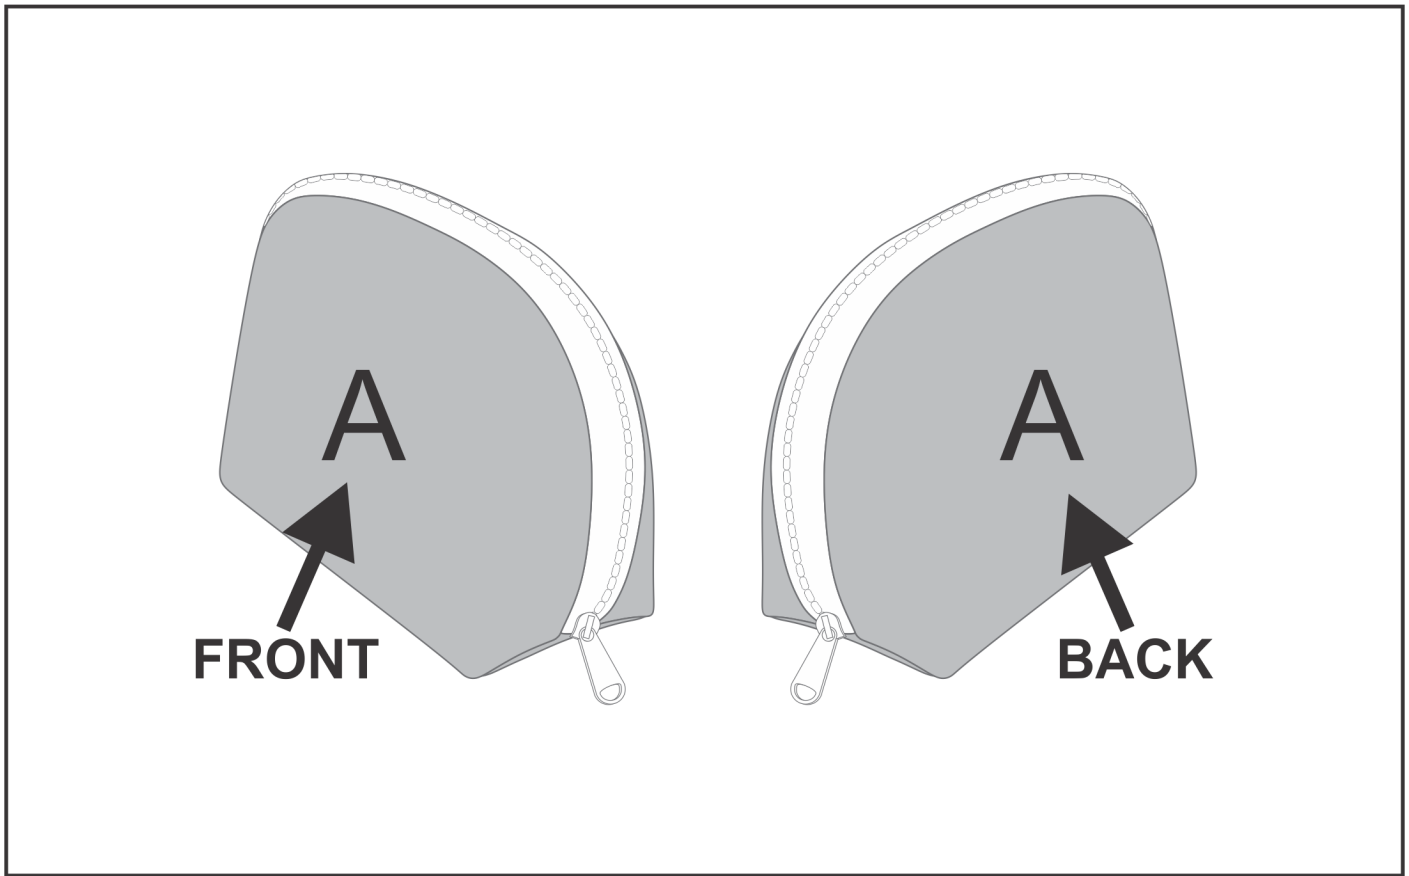

SG-HP-97-G

PPS Hoppla Isabella Neoprene Midi Cosmetic Bag

Need to know:

- Includes 1-Position Sublimation (setup fees apply)
- **Please Note: We cannot guarantee 100% logo Alignment on all Brandable Panels.**
- **NB: Please note that Neoprene material is not conducive to having predominantly white back grounds due to the print transferring nature of the fabric and process used to complete the print. We always advise to have a background colour within the design as this mitigates the chances of material blemishes and ghosting of print.**

Branding Options:

Position A

1. Custom Sublimation A (CPSUB-A)
Full Colour
Size: 272mm wide x 398mm high